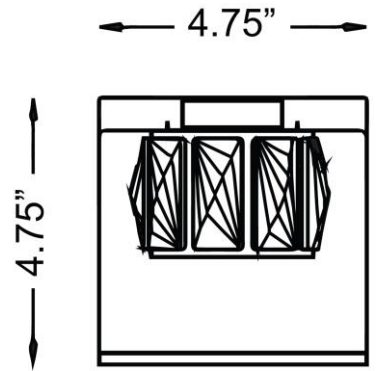

In addition to Access Lighting's purchase and warranty terms and conditions, by signing below or placing an order, you agree that you are authorized to bind the entity placing any order and acknowledge the following: All of sizes and measurements are approximate and all images are for illustrative purposes only. In the event of an inconsistency, the "Product Measurements" section controls. There also may be slight differences in the colors and designs compared to the displayed and printed images.

Signature: _____

Print Name _____ Date: _____

Toll Free 800-828-5483 www.AccessLighting.com

14410 Myford Road, Irvine, CA 92606