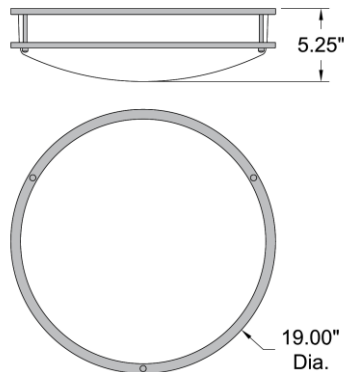

Stock Code: **50081-BRZ/OPL**

Collection: Conga

PRODUCT INFORMATION

Base: 50081 Parent: 50081
Mounting Type: Ceiling UPC: 641594080773
Finish: Bronze
Diffuser: Opal

PRODUCT MEASUREMENTS

FIXTURE	BACKPLATE / CANOPY
Length:	Length
Width:	Width:
Diameter 19"	Diameter:
Height: 5.25"	Height:
Extension:	
Overall Height:	

TECHNICAL SPECIFICATIONS

SPECIFICATIONS

Frame Material: Metal
Diffuser Material: Glass
Lamping Type: E-26 (Incandescent) Jbox: Standard
Lamping Base: E-26 Lamp Wattage: 75 W
Lamp Quantity: 3 Total Wattage: 225 W
Voltage: 120v Lamps Included: No

IES FILE

In addition to Access Lighting's purchase and warranty terms and conditions, by signing below or placing an order, you agree that you are authorized to bind the entity placing any order and acknowledge the following: All of sizes and measurements are approximate and all images are for illustrative purposes only. In the event of an inconsistency, the "Product Measurements" section controls. There also may be slight differences in the colors and designs compared to the displayed and printed images.