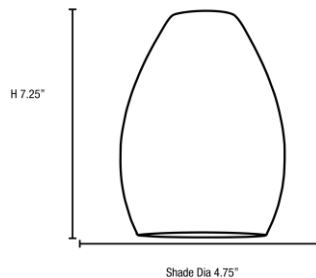

FIXTURE	BACKPLATE / CANOPY
Length:	Length
Width:	Width:
Diameter	Diameter:
Height: 7.25"	Height: 1.25"
Extension:	
Overall Height: 9-152.25"	

TECHNICAL SPECIFICATIONS

SPECIFICATIONS

Frame Material: Metal
Diffuser Material: Glass
Lamping Type: E-26 (Incandescent) Jbox: Standard
Lamping Base: E-26 Lamp Wattage: 100 W
Lamp Quantity: 1 Total Wattage: 100 W
Voltage: 120v Lamps Included: No

Additional Notes:

Brushed steel finish paired with 12 feet of clear cord; Custom Finish
5 Piece Minimum Order Quantity

Project Name: _____

Location: _____

Type: _____

Quantity: _____

Notes:

LINE DRAWING