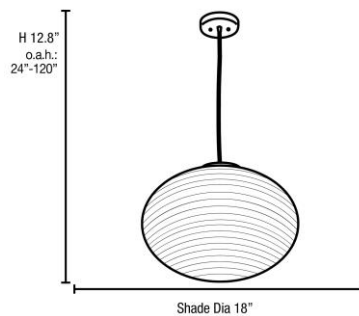

Stock Code: **50181-BS/OPL**

Collection: Callisto

PRODUCT INFORMATION

Base: 50181 Parent: 50181
Mounting Type: Ceiling UPC: 641594159424
Finish: Brushed Steel
Diffuser: Opal

PRODUCT MEASUREMENTS

FIXTURE	BACKPLATE / CANOPY
Length:	Length
Width:	Width:
Diameter 18"	Diameter:
Height: 13"	Height: 0.75"
Extension:	
Overall Height: 15-134"	

TECHNICAL SPECIFICATIONS

SPECIFICATIONS

Frame Material: Metal	
Diffuser Material: Glass	
Lamping Type: E-26 (Incandescent)	Jbox: Standard
Lamping Base: E-26	Lamp Wattage: 60 W
Lamp Quantity: 3	Total Wattage: 180 W
Voltage: 120v	Lamps Included: No

Additional Notes:

10 feet of clear cord included; Custom Finish 5 Piece Minimum Order Quantity

Project Name: _____

Location: _____

Type: _____

Quantity: _____

Notes: _____

LINE DRAWING

IES FILE

In addition to Access Lighting's purchase and warranty terms and conditions, by signing below or placing an order, you agree that you are authorized to bind the entity placing any order and acknowledge the following: All of sizes and measurements are approximate and all images are for illustrative purposes only. In the event of an inconsistency, the "Product Measurements" section controls. There also may be slight differences in the colors and designs compared to the displayed and printed images.