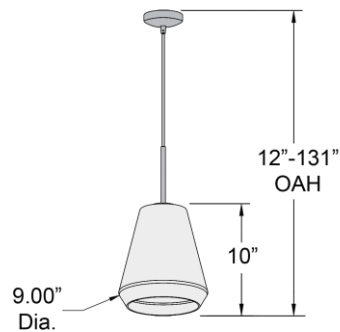

Stock Code: **50937-BL/CLR**

Collection: **Simplicite**

PRODUCT INFORMATION

Base: 50937 Parent: 50937
Mounting Type: Ceiling UPC: 641594219562
Finish: Black
Diffuser: Clear

PRODUCT MEASUREMENTS

FIXTURE	BACKPLATE / CANOPY
Length:	Length
Width:	Width:
Diameter 9"	Diameter:
Height: 10"	Height:
Extension:	
Overall Height: 12-131"	

TECHNICAL SPECIFICATIONS

SPECIFICATIONS

Frame Material: Metal
Diffuser Material: Glass
Lamping Type: E-26 (Incandescent) Jbox: Standard
Lamping Base: E-26 Lamp Wattage: 60 W
Lamp Quantity: 1 Total Wattage: 60 W
Voltage: 120v Lamps Included: No

IES FILE

In addition to Access Lighting's purchase and warranty terms and conditions, by signing below or placing an order, you agree that you are authorized to bind the entity placing any order and acknowledge the following: All of sizes and measurements are approximate and all images are for illustrative purposes only. In the event of an inconsistency, the "Product Measurements" section controls. There also may be slight differences in the colors and designs compared to the displayed and printed images.