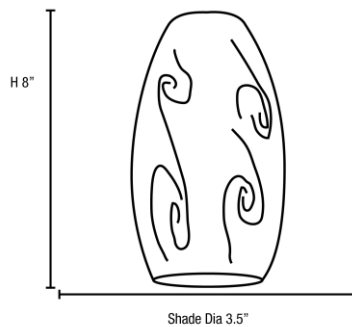

In addition to Access Lighting's purchase and warranty terms and conditions, by signing below or placing an order, you agree that you are authorized to bind the entity placing any order and acknowledge the following: All of sizes and measurements are approximate and all images are for illustrative purposes only. In the event of an inconsistency, the "Product Measurements" section controls. There also may be slight differences in the colors and designs compared to the displayed and printed images.

Signature: _____

Print Name _____ Date: _____

Toll Free 800-828-5483 www.AccessLighting.com

14410 Myford Road, Irvine, CA 92606

The information is subject to change without notice. 11/3/2022 28011-1C-BS_RUSKY.pdf