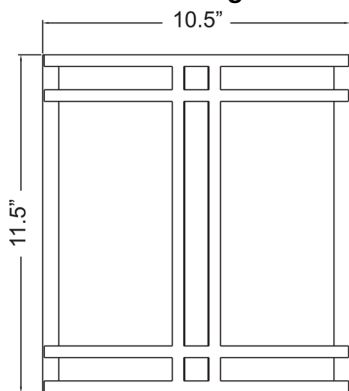

Technical Specifications

Qualifications	Specifications	Photometrics	Recommended Dimmers
Location Rating :: Dry	Frame Material :: Steel	CCT :: 2700	(TRIAC) Any Standard Dimmer
Certification :: cULus	Diffuser Material :: Glass	CRI :: N/A	
IES File :: No	Voltage :: 120v	Wattage :: 120 W	
JA8 Compliant :: No	Lamping Type :: Incandescent	Nominal Lumens :: 1600	
Title 20 Compliant :: N/A	Lamping Base :: E-26	Delivered Lumens :: N/A	
Energy Star :: No	Lamp Quantity :: 2	Custom Options :: N/A; Additional Items :: N/A	
ADA Compliant :: Yes	Lamp Wattage :: 60 W		
Marine Grade :: No	Total Wattage :: 120 W		
Emergency Lighting :: No	Lamps Included :: No		
Warranty :: 1 Year Limited	J-Box Type :: Standard		

Line Drawing #1

Line Drawing #2