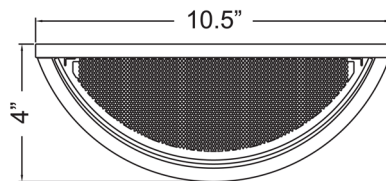

Model No :: **20420-SAT/OPL**
Name :: **Artemis**

Project Name :: _____
Location :: _____
Type :: _____
Quantity :: _____
Notes :: _____

Product Information

Product ID :: 20420
UPC Code :: 641594074994
Mounting Type :: Wall
Finish :: Satin (SAT)
Diffuser :: Opal (OPL)
Alt. Finishes :: N/A
Alt. Diffusers :: N/A

Product Dimensions

Fixture		Canopy
Length :: N/A		Length :: 11.4"
Width :: 10.5"		Width :: 10.4"
Diameter :: N/A		Diameter :: N/A
Extension :: 4"		Height :: 0.5"
Height :: 11.5"		
Overall Height :: N/A Max.		

Technical Specifications

Qualifications	Specifications	Photometrics	Recommended Dimmers
Location Rating :: Dry	Frame Material :: Steel	CCT :: 2700	(TRIAC) Any Standard Dimmer
Certification :: cULus	Diffuser Material :: Glass	CRI :: N/A	
IES File :: No	Voltage :: 120v	Wattage :: 120 W	
JA8 Compliant :: No	Lamping Type :: Incandescent	Nominal Lumens :: 1600	
Title 20 Compliant :: N/A	Lamping Base :: E-26	Delivered Lumens :: N/A	
Energy Star :: No	Lamp Quantity :: 2	Custom Options :: N/A; Additional Items :: N/A	
ADA Compliant :: Yes	Lamp Wattage :: 60 W		
Marine Grade :: No	Total Wattage :: 120 W		
Emergency Lighting :: No	Lamps Included :: No		
Warranty :: 1 Year Limited	J-Box Type :: Standard		

Line Drawing #2

IES File

Image Not Available

Toll Free 800-828-5483 or www.AccessLighting.com

14410 Myford Road, Irvine, CA 92606

The information provided is subject to change without notice. ©2018 Access Lighting Corporation. All Rights Reserved
Rev. 201902 Filename: 20420-SAT_OPL.pdf