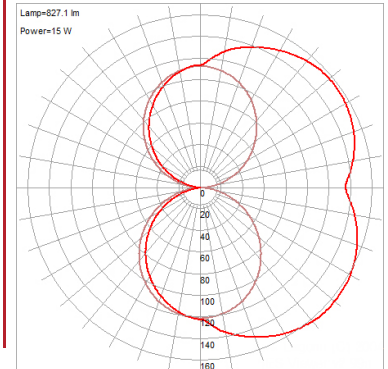

Stock Code: **62480LEDD-BS/OPL**

Collection: Fjord

PRODUCT INFORMATION

Base: 62480 Parent: 62480LEDD
Mounting Type: Wall UPC: 641594218961
Finish: Brushed Steel
Diffuser: Opal

PRODUCT MEASUREMENTS

FIXTURE	BACKPLATE / CANOPY
Length:	Length 1"
Width: 15"	Width: 15"
Diameter	Diameter:
Height: 2.25"	Height: 2.25"
Extension: 3.5"	
Overall Height:	

IES FILE

In addition to Access Lighting's purchase and warranty terms and conditions, by signing below or placing an order, you agree that you are authorized to bind the entity placing any order and acknowledge the following: All of sizes and measurements are approximate and all images are for illustrative purposes only. In the event of an inconsistency, the "Product Measurements" section controls. There also may be slight differences in the colors and designs compared to the displayed and printed images.