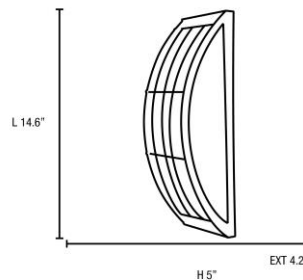

TECHNICAL SPECIFICATIONS

SPECIFICATIONS

Frame Material: Steel
Diffuser Material: Glass
Lamping Type: E-26 (Replaceable LED Jbox: Standard
Lamping Base: E-26 Lamp Wattage: 9 W
Lamp Quantity: 1 Total Wattage: 9 W
Voltage: 120v Lamps Included: Yes

Additional Notes:

Project Name: _____

Location: _____

Type: _____

Quantity: _____

Notes:

LINE DRAWING

IES FILE

In addition to Access Lighting's purchase and warranty terms and conditions, by signing below or placing an order, you agree that you are authorized to bind the entity placing any order and acknowledge the following: All of sizes and measurements are approximate and all images are for illustrative purposes only. In the event of an inconsistency, the "Product Measurements" section controls. There also may be slight differences in the colors and designs compared to the displayed and printed images.