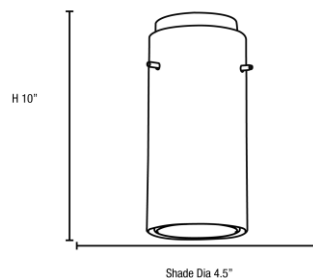

### PRODUCT MEASUREMENTS

FIXTURE	BACKPLATE / CANOPY
Length:	Length
Width:	Width:
Diameter	Diameter:
Height: 10"	Height: 1.25"
Extension:	
Overall Height: 12-55"	

#### Additional Notes:

6, 16, and 22-inch down rods included; Optional 6, 16, and 22-inch down rods available (max 10 feet); 10 feet of cord included; Custom Finish 5 Piece Minimum Order Quantity

Project Name: \_\_\_\_\_

Location: \_\_\_\_\_

Type: \_\_\_\_\_

Quantity: \_\_\_\_\_

Notes: \_\_\_\_\_

LINE DRAWING

IES FILE

In addition to Access Lighting's purchase and warranty terms and conditions, by signing below or placing an order, you agree that you are authorized to bind the entity placing any order and acknowledge the following: All of sizes and measurements are approximate and all images are for illustrative purposes only. In the event of an inconsistency, the "Product Measurements" section controls. There also may be slight differences in the colors and designs compared to the displayed and printed images.