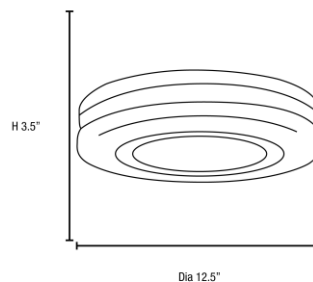

Stock Code: **50187-WH/OPL**

Collection: Altum

PRODUCT INFORMATION

Base: 50187 Parent: 50187
Mounting Type: Ceiling UPC: 641594159486
Finish: White
Diffuser: Opal

PRODUCT MEASUREMENTS

FIXTURE	BACKPLATE / CANOPY
Length:	Length
Width:	Width:
Diameter 12.5"	Diameter:
Height: 3.5"	Height: 1"
Extension:	
Overall Height:	

TECHNICAL SPECIFICATIONS

SPECIFICATIONS

Frame Material: Metal
Diffuser Material: Glass
Lamping Type: E-26 (Incandescent) Jbox: Standard
Lamping Base: E-26 Lamp Wattage: 60 W
Lamp Quantity: 2 Total Wattage: 120 W
Voltage: 120v Lamps Included: No

Additional Notes:

Project Name: _____
Location: _____
Type: _____
Quantity: _____
Notes:

LINE DRAWING

IES FILE

In addition to Access Lighting's purchase and warranty terms and conditions, by signing below or placing an order, you agree that you are authorized to bind the entity placing any order and acknowledge the following: All of sizes and measurements are approximate and all images are for illustrative purposes only. In the event of an inconsistency, the "Product Measurements" section controls. There also may be slight differences in the colors and designs compared to the displayed and printed images.