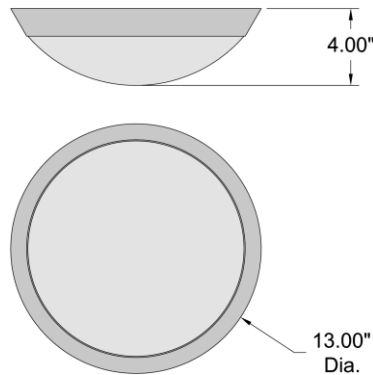

Stock Code: **20625-WH/OPL**

Collection: Cobalt

PRODUCT INFORMATION

Base: 20625 Parent: 20625
Mounting Type: Ceiling UPC: 641594241174
Finish: White
Diffuser: Opal

PRODUCT MEASUREMENTS

FIXTURE	BACKPLATE / CANOPY
Length:	Length
Width:	Width:
Diameter 13"	Diameter: 13"
Height: 4"	Height: 1.5"
Extension:	
Overall Height:	

TECHNICAL SPECIFICATIONS

SPECIFICATIONS

Frame Material: Steel
Diffuser Material: Glass
Lamping Type: E-26 (Incandescent) Jbox: Standard
Lamping Base: E-26 Lamp Wattage: 60 W
Lamp Quantity: 2 Total Wattage: 120 W
Voltage: 120v Lamps Included: No

Additional Notes:

Custom Finish 5 Piece Minimum Order Quantity

Project Name: _____

Location: _____

Type: _____

Quantity: _____

Notes: _____

LINE DRAWING

IES FILE

In addition to Access Lighting's purchase and warranty terms and conditions, by signing below or placing an order, you agree that you are authorized to bind the entity placing any order and acknowledge the following: All of sizes and measurements are approximate and all images are for illustrative purposes only. In the event of an inconsistency, the "Product Measurements" section controls. There also may be slight differences in the colors and designs compared to the displayed and printed images.