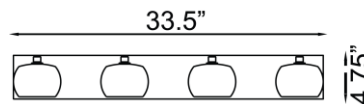

FIXTURE	BACKPLATE / CANOPY
Length:	Length
Width: 33.5"	Width:
Diameter	Diameter:
Height: 4.75"	Height:
Extension: 6.25"	
Overall Height:	

TECHNICAL SPECIFICATIONS

SPECIFICATIONS

Frame Material: Stainless Steel	
Diffuser Material: Glass	
Lamping Type: G9 (Halogen)	Jbox: Standard
Lamping Base: G9	Lamp Wattage: 40 W
Lamp Quantity: 4	Total Wattage: 160 W
Voltage: 120v	Lamps Included: Yes

Additional Notes:

Project Name: _____
 Location: _____
 Type: _____
 Quantity: _____
 Notes: _____

LINE DRAWING

IES FILE

In addition to Access Lighting's purchase and warranty terms and conditions, by signing below or placing an order, you agree that you are authorized to bind the entity placing any order and acknowledge the following: All of sizes and measurements are approximate and all images are for illustrative purposes only. In the event of an inconsistency, the "Product Measurements" section controls. There also may be slight differences in the colors and designs compared to the displayed and printed images.