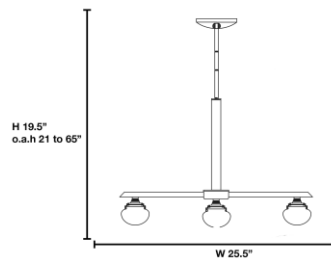

### PRODUCT MEASUREMENTS

FIXTURE	BACKPLATE / CANOPY
Length:	Length
Width:	Width:
Diameter 25.5"	Diameter:
Height: 5.5"	Height:
Extension:	
Overall Height: 7-140"	

#### Additional Notes:

6, 16, and 22-inch down rods included; Optional 6, 16, and 22-inch down rods available (max 10 feet); 10 feet of cord included

Project Name: \_\_\_\_\_

Location: \_\_\_\_\_

Type: \_\_\_\_\_

Quantity: \_\_\_\_\_

Notes:

LINE DRAWING

IES FILE

In addition to Access Lighting's purchase and warranty terms and conditions, by signing below or placing an order, you agree that you are authorized to bind the entity placing any order and acknowledge the following: All of sizes and measurements are approximate and all images are for illustrative purposes only. In the event of an inconsistency, the "Product Measurements" section controls. There also may be slight differences in the colors and designs compared to the displayed and printed images.