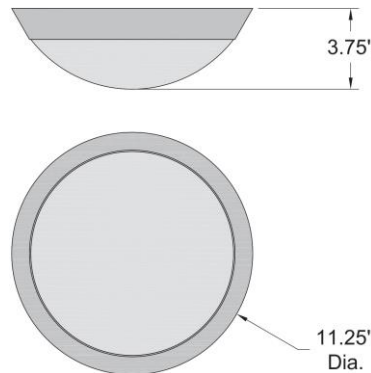

Stock Code: **20624GU-BS/OPL**

Collection: Cobalt

PRODUCT INFORMATION

Base: 20624 Parent: 20624GU
Mounting Type: Ceiling UPC: 641594161533
Finish: Brushed Steel
Diffuser: Opal

PRODUCT MEASUREMENTS

FIXTURE	BACKPLATE / CANOPY
Length:	Length
Width:	Width:
Diameter 11.25"	Diameter:
Height: 3.75"	Height: 1.5"
Extension:	
Overall Height:	

TECHNICAL SPECIFICATIONS

SPECIFICATIONS

Frame Material: Steel
Diffuser Material: Glass
Lamping Type: GU-24 (Fluorescent) Jbox: Standard
Lamping Base: GU-24 Lamp Wattage: 13 W
Lamp Quantity: 2 Total Wattage: 26 W
Voltage: 120v Lamps Included: No

Additional Notes:

Project Name: _____

Location: _____

Type: _____

Quantity: _____

Notes: _____

LINE DRAWING

IES FILE

In addition to Access Lighting's purchase and warranty terms and conditions, by signing below or placing an order, you agree that you are authorized to bind the entity placing any order and acknowledge the following: All of sizes and measurements are approximate and all images are for illustrative purposes only. In the event of an inconsistency, the "Product Measurements" section controls. There also may be slight differences in the colors and designs compared to the displayed and printed images.