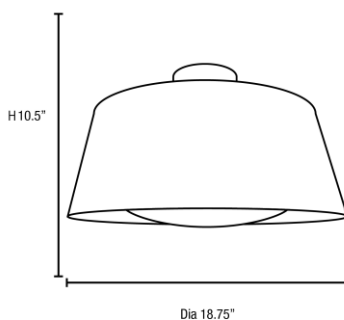

Stock Code: **23764-BSL**

Collection: SoHo

PRODUCT INFORMATION

Base: 23764 Parent: 23764
Mounting Type: Ceiling UPC: 641594176650
Finish: Brushed Silver
Diffuser: N/A

PRODUCT MEASUREMENTS

FIXTURE	BACKPLATE / CANOPY
Length:	Length
Width:	Width:
Diameter 18.75"	Diameter:
Height: 10.5"	Height:
Extension:	
Overall Height:	

Additional Notes:

Project Name: _____

Location: _____

Type: _____

Quantity: _____

Notes:

LINE DRAWING

IES FILE

In addition to Access Lighting's purchase and warranty terms and conditions, by signing below or placing an order, you agree that you are authorized to bind the entity placing any order and acknowledge the following: All of sizes and measurements are approximate and all images are for illustrative purposes only. In the event of an inconsistency, the "Product Measurements" section controls. There also may be slight differences in the colors and designs compared to the displayed and printed images.