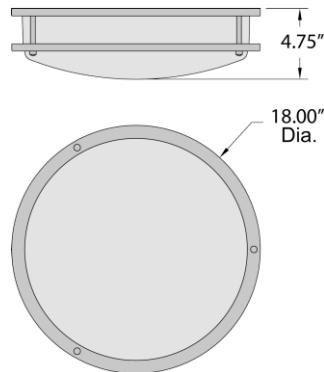

FIXTURE	BACKPLATE / CANOPY
Length:	Length
Width:	Width:
Diameter 18"	Diameter: 18"
Height: 4.75"	Height: 1"
Extension:	
Overall Height:	

TECHNICAL SPECIFICATIONS

SPECIFICATIONS

Frame Material: Steel
Diffuser Material: Acrylic
Lamping Type: SSL (Dedicated LED) Jbox: Standard
Lamping Base: SSL Lamp Wattage: 30 W
Lamp Quantity: 1 Total Wattage: 30 W
Voltage: 120-277v Lamps Included: Yes

Additional Notes:

Custom Finish 5 Piece Minimum Order Quantity; Optional Color Temperature 100 Piece Minimum Order Quantity

Project Name: _____

Location: _____

Type: _____

Quantity: _____

Notes:

LINE DRAWING

IES FILE

In addition to Access Lighting's purchase and warranty terms and conditions, by signing below or placing an order, you agree that you are authorized to bind the entity placing any order and acknowledge the following: All of sizes and measurements are approximate and all images are for illustrative purposes only. In the event of an inconsistency, the "Product Measurements" section controls. There also may be slight differences in the colors and designs compared to the displayed and printed images.