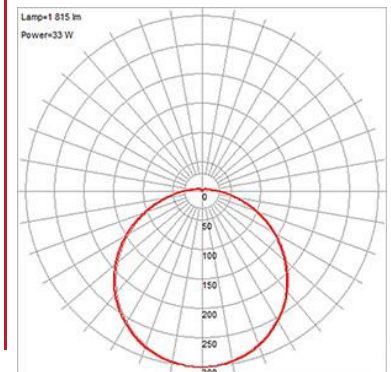

FIXTURE	BACKPLATE / CANOPY
Length:	Length
Width:	Width:
Diameter 18"	Diameter: 18"
Height: 4.75"	Height: 1"
Extension:	
Overall Height:	

TECHNICAL SPECIFICATIONS

SPECIFICATIONS

Frame Material: Steel
Diffuser Material: Acrylic
Lamping Type: SSL (Dedicated LED) Jbox: Standard
Lamping Base: SSL Lamp Wattage: 30 W
Lamp Quantity: 1 Total Wattage: 30 W
Voltage: 120-277v Lamps Included: Yes

Additional Notes:

Custom Finish 5 Piece Minimum Order Quantity; Optional Color Temperature 100 Piece Minimum Order Quantity

Project Name: _____

Location: _____

Type: _____

Quantity: _____

Notes:

LINE DRAWING

IES FILE

In addition to Access Lighting's purchase and warranty terms and conditions, by signing below or placing an order, you agree that you are authorized to bind the entity placing any order and acknowledge the following: All of sizes and measurements are approximate and all images are for illustrative purposes only. In the event of an inconsistency, the "Product Measurements" section controls. There also may be slight differences in the colors and designs compared to the displayed and printed images.