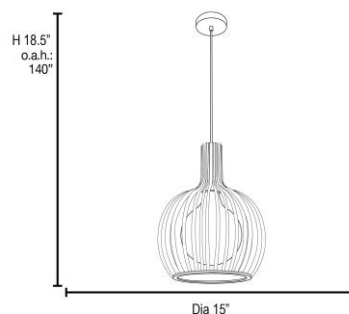

Stock Code: **23435-WH/OPL**

Collection: Chuki

PRODUCT INFORMATION

Base: 23435 Parent: 23435
Mounting Type: Ceiling UPC: 641594188554
Finish: White
Diffuser: Opal

PRODUCT MEASUREMENTS

FIXTURE	BACKPLATE / CANOPY
Length:	Length
Width:	Width:
Diameter 15"	Diameter:
Height: 18.5"	Height: 1.25"
Extension:	
Overall Height: 20-140"	

TECHNICAL SPECIFICATIONS

SPECIFICATIONS

Frame Material: Metal
Diffuser Material: Glass
Lamping Type: E-26 (Incandescent) Jbox: Standard
Lamping Base: E-26 Lamp Wattage: 100 W
Lamp Quantity: 1 Total Wattage: 100 W
Voltage: 120v Lamps Included: No

Additional Notes:

Project Name: _____

Location: _____

Type: _____

Quantity: _____

Notes:

LINE DRAWING

IES FILE

In addition to Access Lighting's purchase and warranty terms and conditions, by signing below or placing an order, you agree that you are authorized to bind the entity placing any order and acknowledge the following: All of sizes and measurements are approximate and all images are for illustrative purposes only. In the event of an inconsistency, the "Product Measurements" section controls. There also may be slight differences in the colors and designs compared to the displayed and printed images.