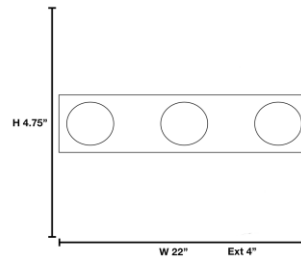

Stock Code: **62473LEDD-CH/OPL**

Collection: Classic

PRODUCT INFORMATION

Base: 62473 Parent: 62473LEDD
Mounting Type: Wall UPC: 641594207545
Finish: Chrome
Diffuser: Opal

PRODUCT MEASUREMENTS

FIXTURE	BACKPLATE / CANOPY
Length:	Length
Width: 22"	Width:
Diameter	Diameter:
Height: 4.75"	Height:
Extension: 4"	
Overall Height:	

Additional Notes:

Project Name: _____

Location: _____

Type: _____

Quantity: _____

Notes:

LINE DRAWING

IES FILE

In addition to Access Lighting's purchase and warranty terms and conditions, by signing below or placing an order, you agree that you are authorized to bind the entity placing any order and acknowledge the following: All of sizes and measurements are approximate and all images are for illustrative purposes only. In the event of an inconsistency, the "Product Measurements" section controls. There also may be slight differences in the colors and designs compared to the displayed and printed images.