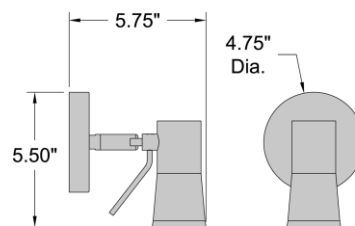

Stock Code: **70018LED-BRZ**

Collection: Cyprus 2

PRODUCT INFORMATION

Base: 70018 Parent: 70018LED
Mounting Type: Wall UPC: 641594188325
Finish: Bronze
Diffuser: N/A

PRODUCT MEASUREMENTS

FIXTURE	BACKPLATE / CANOPY
Length:	Length
Width:	Width:
Diameter 4.75"	Diameter: 4.75"
Height:	Height: 1.25"
Extension: 5.75"	
Overall Height:	

TECHNICAL SPECIFICATIONS

SPECIFICATIONS

Frame Material: Metal
Diffuser Material: Glass
Lamping Type: SSL (Dedicated LED) Jbox: N/A
Lamping Base: SSL Lamp Wattage: 3 W
Lamp Quantity: 1 Total Wattage: 3 W
Voltage: 120v Lamps Included: Yes

LINE DRAWING

IES FILE

In addition to Access Lighting's purchase and warranty terms and conditions, by signing below or placing an order, you agree that you are authorized to bind the entity placing any order and acknowledge the following: All of sizes and measurements are approximate and all images are for illustrative purposes only. In the event of an inconsistency, the "Product Measurements" section controls. There also may be slight differences in the colors and designs compared to the displayed and printed images.